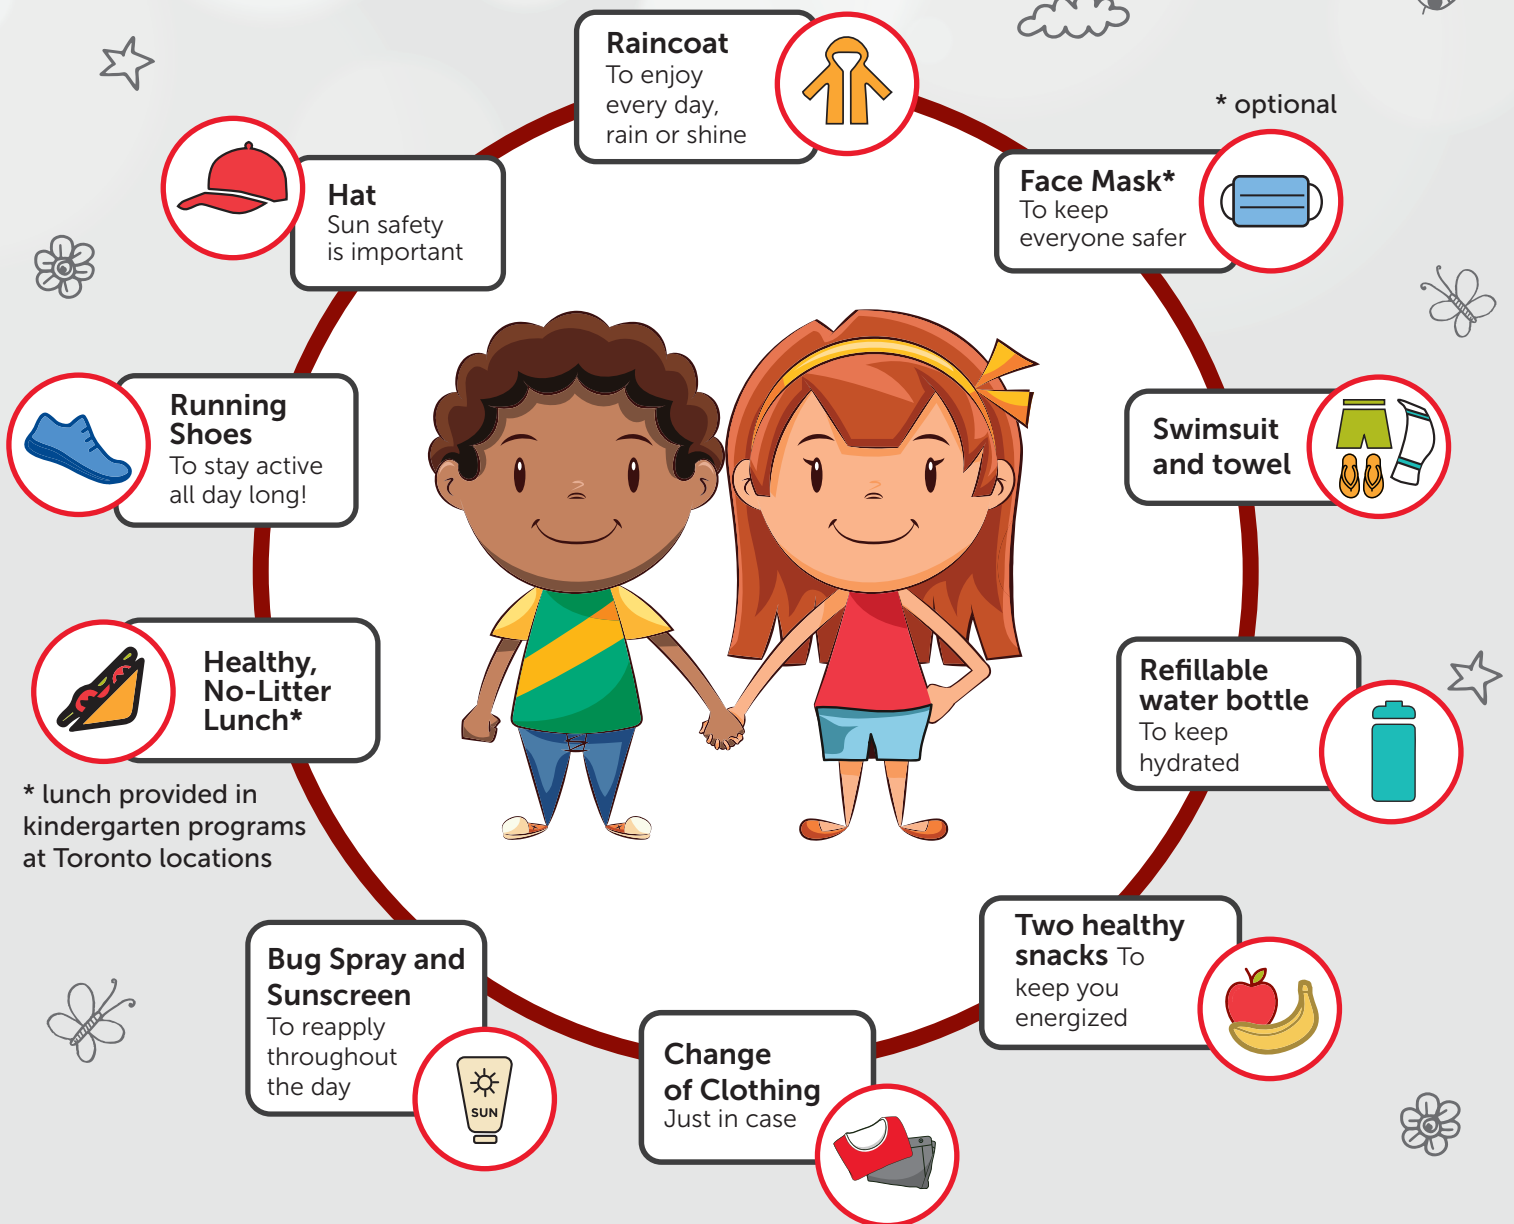

Licensed Summer Break Child Care

Shine On

Packing Essentials

Prepare for a fun day by dressing appropriately for the weather and packing the following things in your backpack

Please label your child's belongings to help prevent lost items